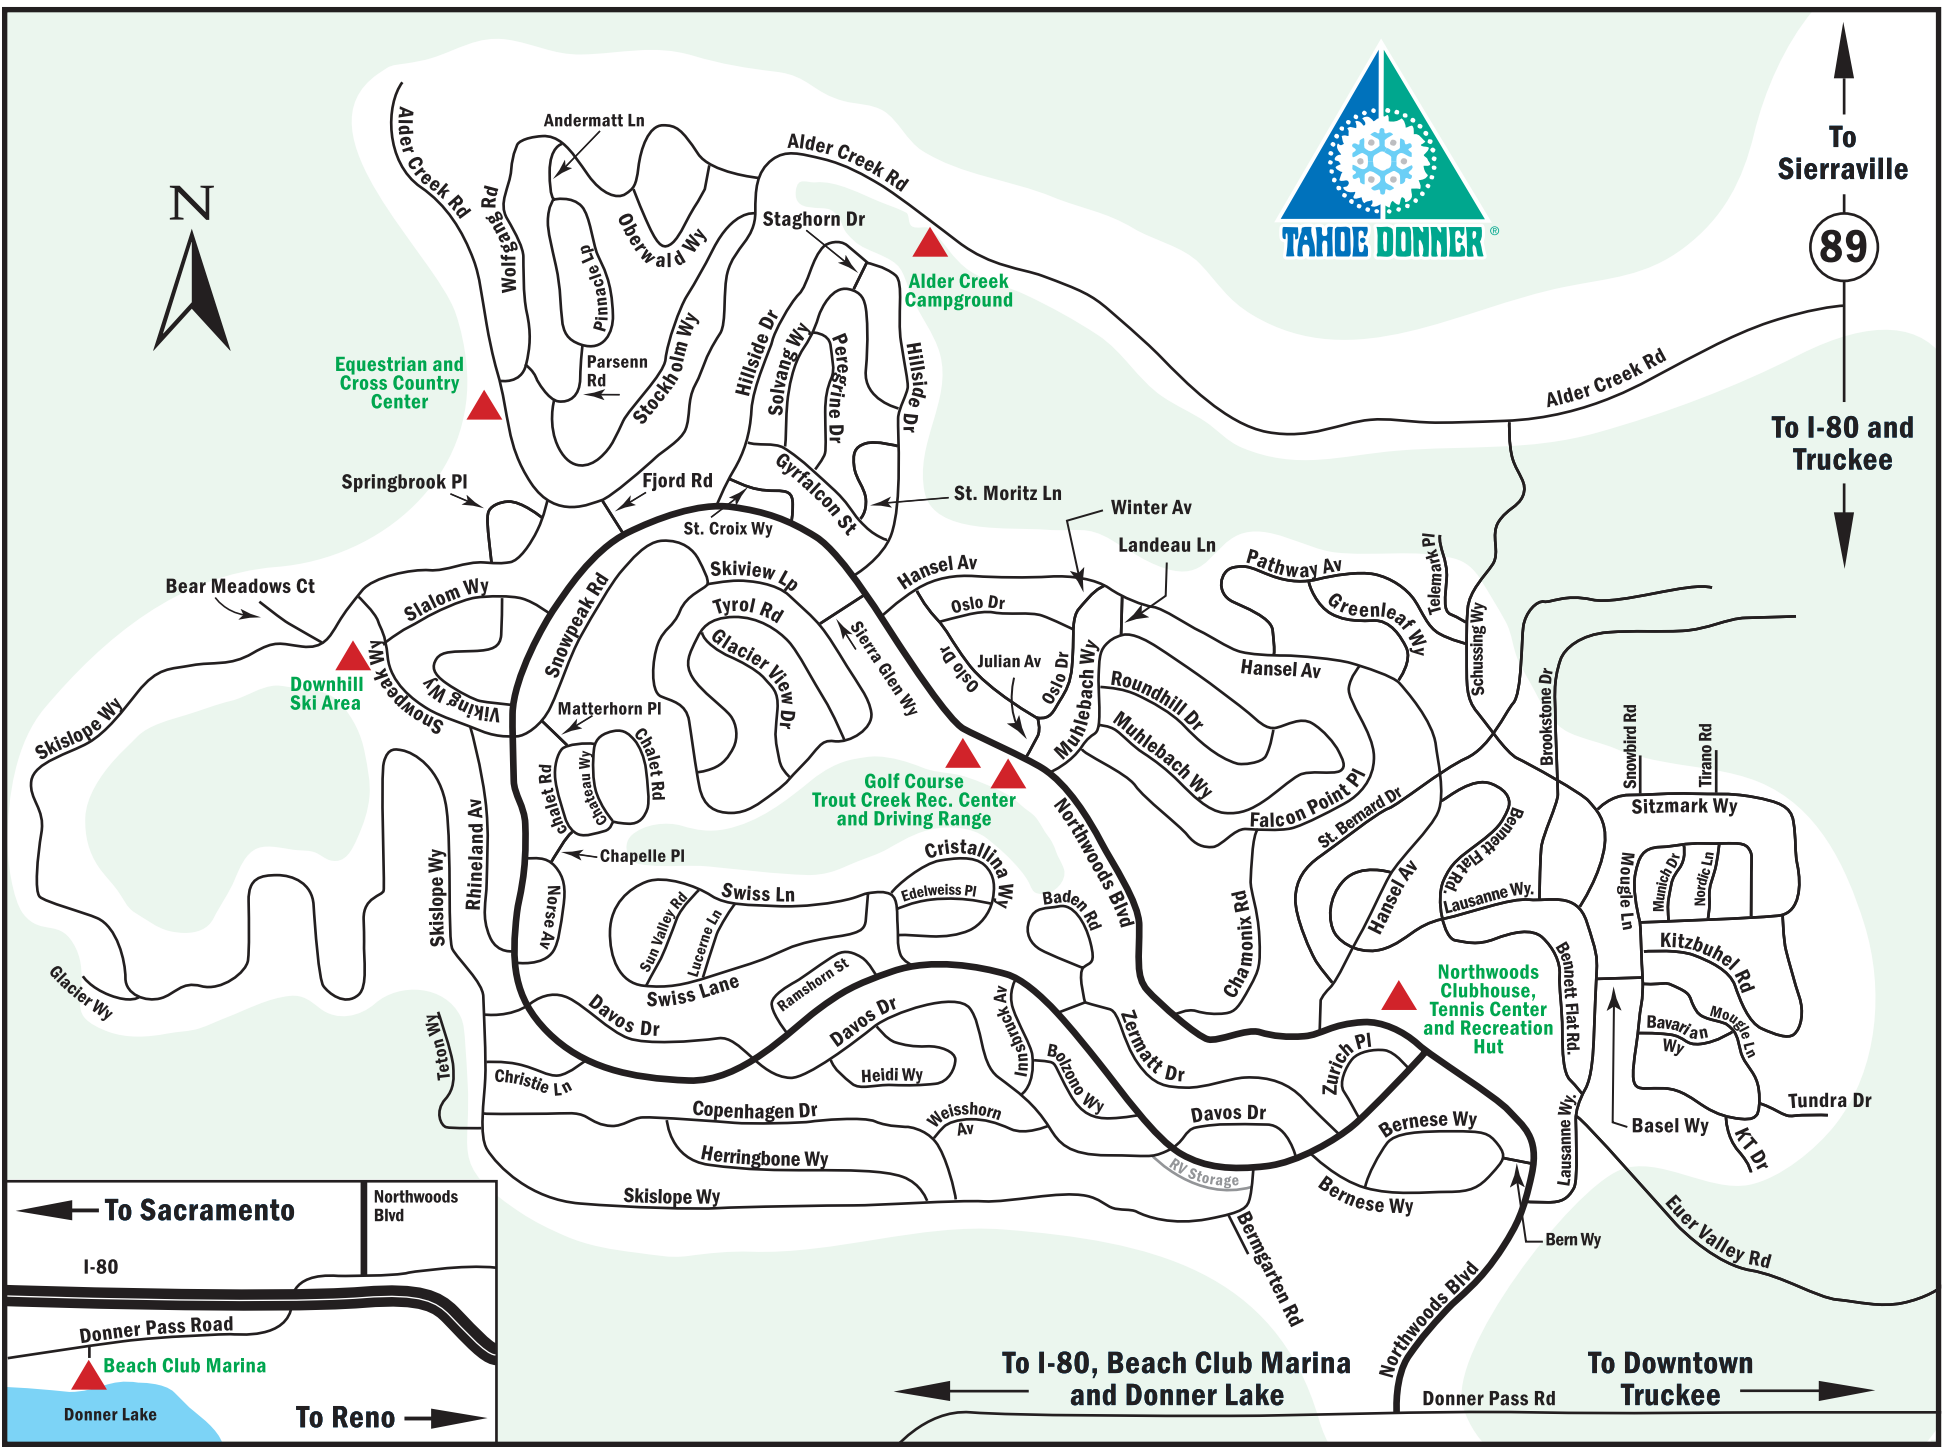

To Sierraville

89

To I-80 and Truckee

To I-80, Beach Club Marina and Donner Lake

To Downtown Truckee